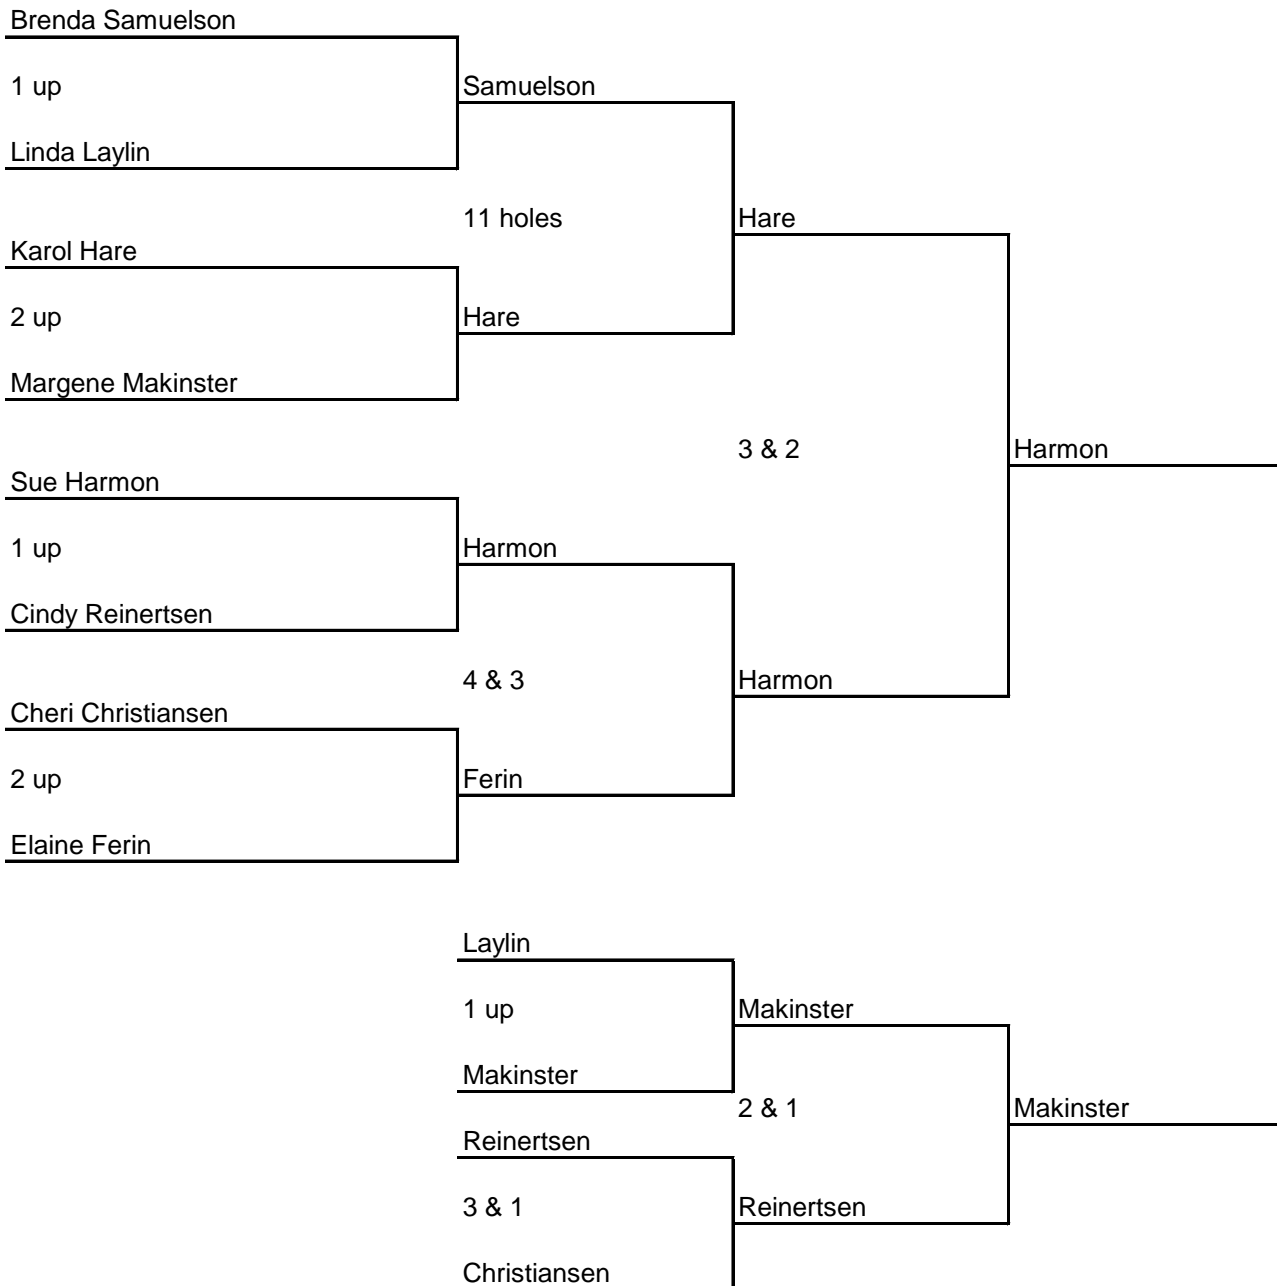

2011 Forever 39 Match Play

Clarinda Country Club

Championship Flight